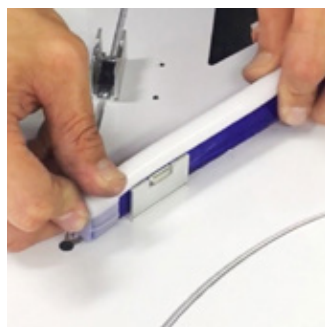

NEON ACCESSORIES

LED Neon AL Mount

| Features

- Installation aluminium profile
- **35mm long** with 1pc fixing clip encased
- or **1M long** with 3pcs fixing clips encased in a bar
- Suitable for Side bending N2-4 LED Neon Flex (10mm) series
& RGB LED Neon Flex (10mm) series

| Specification

*Unit : mm

Item Code	TYPE	Length	Width	Height
SA 954	AL Mount	1M	15.2mm	21mm
SA 955	AL Mount	35mm	15.2mm	21mm

Certification

I Physical Characteristics

Dimensions(mm)

35mm

1M

Unit : mm [inch]

NEON ACCESSORIES
SIDE BENDING (OUTDOOR)
**NEON
ACC**

 N2-4
1025

N 2-4 1025 (Required)

Model	Item Code	Features	Diemension(mm)	
End Cap	SA 956	Silicone End cap for Indoor (10pack)	W:10 L:15 H:25	
Clear Mount	SA 957	Clear mount_12mm (20pack) with 2pcs fixing clip	W:12 L:12 H:12	
AL Mount	SA 954	Al Mount_1M long with 3pcs fixing clips	W:15.2 L:1000 H:21	
AL Mount	SA 955	Al Mount_35mm long with 2pcs fixing clip	W:15.2 L:35 H:21	
S-Type Track	SA 95C1	S-Type track mount_500mm	W:11 L: 500 H:15	
Power Connector	SA 951	Power Connector_600mm with silicone end cap	W:15 L:600 H:30	
Power Connector	SA 9511	Power Connector Leftside_600mm with end cap	W:15 L:600 H:30	
Power Connector	SA 9512	Power Connector Rightside_600mm with end cap	W:15 L:600 H:30	
Power Connector	SA 9513	Power Connector Bottomside_600mm with end cap	W:15 L:600 H:30	
Power Connector	SA 9515	Quick Connector enclosed type_100mm	W:12 L:100 H:30	
Interconnector	SA 953	Interconnection set with silicone	W:15 L:45 H:30	
Interconnector	SA 9531	Interconnection set L shape for corner	W:10 L:22 H:30	