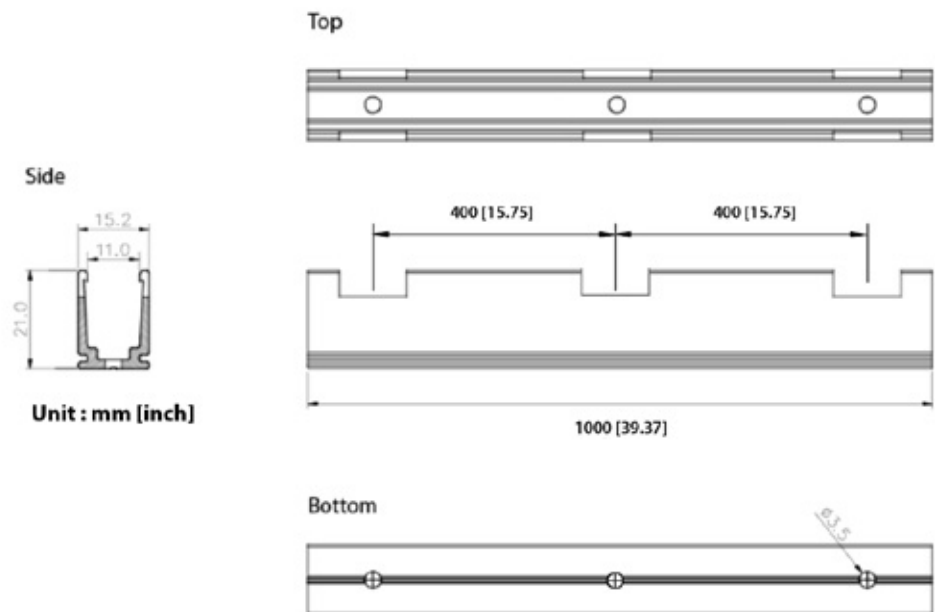

NEON ACCESSORIES

LED Neon AL Mount

| Features

- Installation aluminium profile
- **35mm long** with 1pc fixing clip encased
- or **1M long** with 3pcs fixing clips encased in a bar
- Suitable for Side bending N2-4 LED Neon Flex (10mm) series
& RGB LED Neon Flex (10mm) series

| Specification

*Unit : mm

Item Code	TYPE	Length	Width	Height
SA 954	AL Mount	1M	15.2mm	21mm
SA 955	AL Mount	35mm	15.2mm	21mm

Certification

I Physical Characteristics

Dimensions(mm)

35mm

1M

NEON ACCESSORIES
SIDE BENDING (OUTDOOR)

RGB 1017 (Required)

Model	Item Code	Features	Dimension(mm)	
End Cap	SA 9592	RGB End cap with Hole Straight (5pack)	W:12 L:33 H:17	
End Cap	SA 9591	RGB End cap without Hole (5pack)	W:12 L:13 H:17	
Clear Mount	SA 957	Clear Mount_12mm (20pack)	W:12 L:12 H:12	
AL Mount	SA 954	Al Mount_1M long with 3pcs fixing clips	W:15.2 L:1000 H: 21	
AL Mount	SA 955	Al Mount_35mm long with 1pc fixing clip	W: 15.2 L: 35 H: 21	