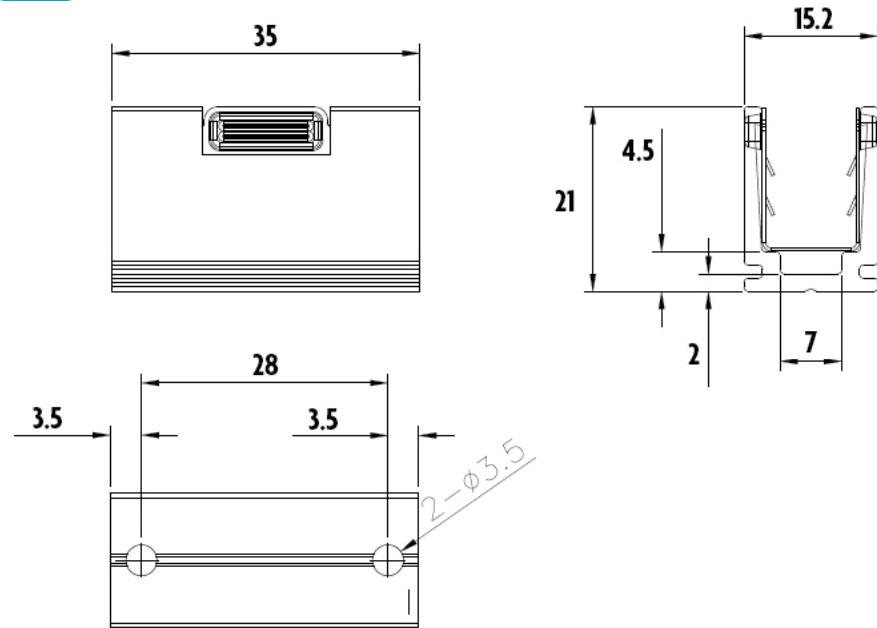

NEON ACCESSORIES

LED Neon AL Mount

| Features

- Installation aluminium profile
- **35mm long** with 1pc fixing clip encased
- or **1M long** with 3pcs fixing clips encased in a bar
- Suitable for Side bending N2-4 LED Neon Flex (10mm) series
& RGB LED Neon Flex (10mm) series

| Specification

*Unit : mm

Item Code	TYPE	Length	Width	Height
SA 954	AL Mount	1M	15.2mm	21mm
SA 955	AL Mount	35mm	15.2mm	21mm

Certification

I Physical Characteristics

Dimensions(mm)

35mm

1M

NEON ACCESSORIES
SIDE BENDING (OUTDOOR)

RGB 1017 (Required)

Model	Item Code	Features	Dimension(mm)	
End Cap	SA 9592	RGB End cap with Hole Straight (5pack)	W:12 L:33 H:17	
End Cap	SA 9591	RGB End cap without Hole (5pack)	W:12 L:13 H:17	
Clear Mount	SA 957	Clear Mount_12mm (20pack)	W:12 L:12 H:12	
AL Mount	SA 954	Al Mount_1M long with 3pcs fixing clips	W:15.2 L:1000 H: 21	
AL Mount	SA 955	Al Mount_35mm long with 1pc fixing clip	W: 15.2 L: 35 H: 21	